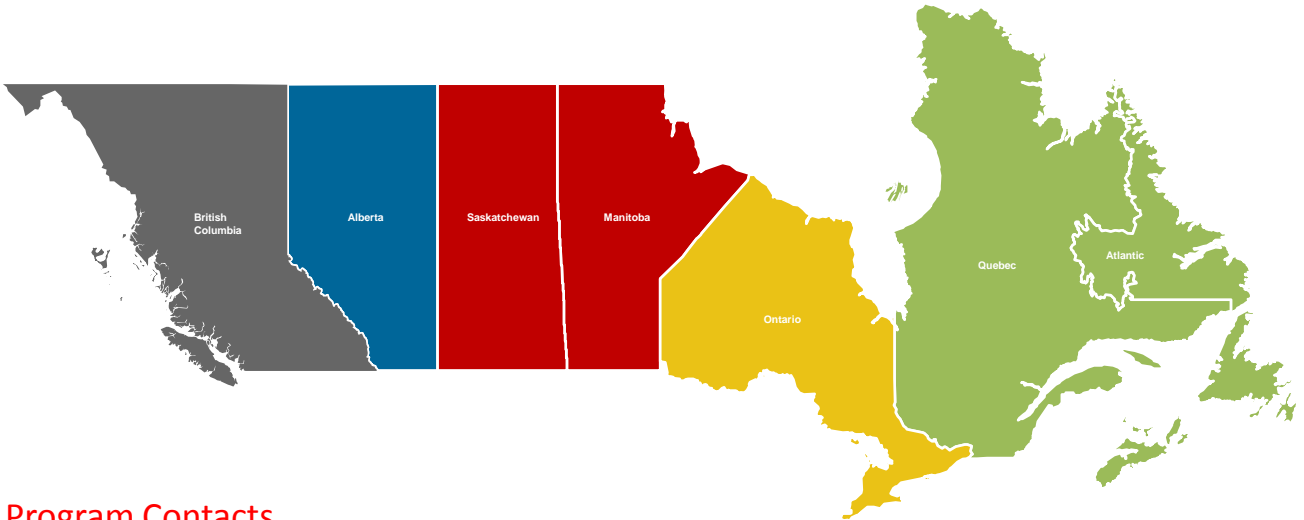

Sales Organization – Canada

Program Contacts

VP, Sales	Office	Mobile	Fax	Email
Mark Smye	905.901.6314	905.467.4401	877.500.5356	msmye@leasedirect.com
Program Manager - Canada				
Pieter Roffel	905.901.6333	905.466.4770	877.500.5356	proffel@leasedirect.com
Sales Support				
William Church	877.526.7964 x2517		877.500.5356	wchurch@leasedirect.com
Americas Int. Program Manager				
Matthew Jennings	610.386.5506	484.467.3695	866.287.1176	mjennings@leasedirect.com
Manitowoc Finance Manager				
Jay Buechler	303.948.1760	303.807.2842	303.948.1797	jay.buechler@manitowoc.com

Alberta

Myron Loeffler
Office: 403.374.3361
Mobile: 403.700.9662
mloeffler@leasedirect.com

MB / SK

Damaris Goertzen
Mobile: 204.228.9736
damaris.goertzen@dllgroup.com

Ontario

Agost Lourenco
Office: 905.639.6973
Mobile: 905.466.5568
alourenco@leasedirect.com

Quebec & Atlantic

Louis-Phillippe Lemyre
Office: 418.836.9993
Mobile: 418.956.1048
lplemyre@leasedirect.com

British Columbia

Karine LeBlanc
Office: 905.901.6576
Mobile: 289.772.5794
kleblanc@leasedirect.com