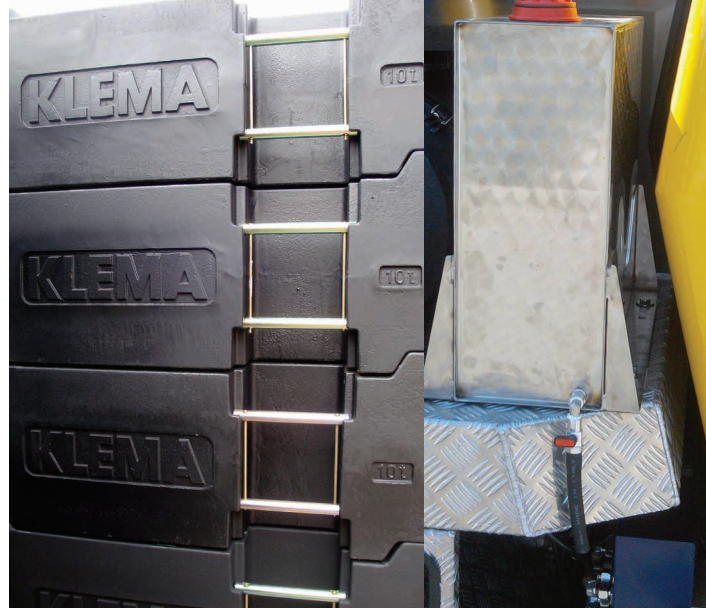

Lift Solutions is a service Manitowoc provides to quote, plan and produce the crane your unique applications require.

Our experienced team of knowledgeable all-terrain crane professionals are dedicated to providing you the customizations you need to get and keep you working.