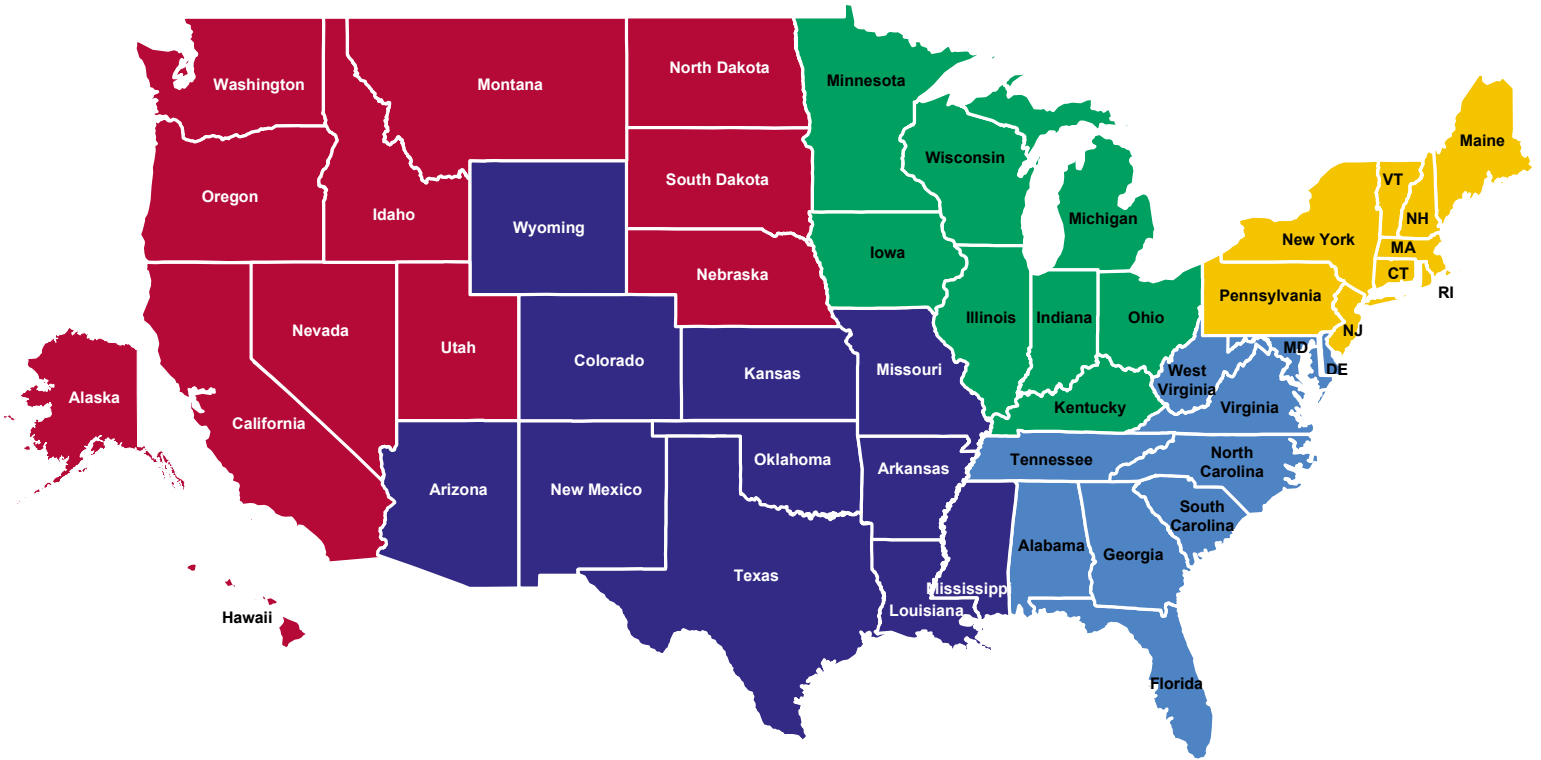

# Manitowoc Finance Cranes Sales Organization

	MANITOWOC FINANCE MANAGERS	TELEPHONE	CELL PHONE	FAX	EMAIL	
<b>Program Contacts</b>	Jay Buechler	303.948.1760	303.807.2842	303.948.1797	jay.buechler@manitowoc.com	
	Mike Bowes	336.285.8009	717.830.5195		michael.bowes@manitowoc.com	
	<b>GLOBAL PROGRAM MANAGER</b>					
	Jeff Gocken	847.429.9071	847.254.9744	866.287.1176	jgocken@leasedirect.com	
	<b>AMERICAS INTERNATIONAL PROGRAM MANAGER</b>					
	Matthew Jennings	610.386.5506	484.467.3695	866.287.1176	mjennings@leasedirect.com	
<b>VP, SALES</b>						
	Stu Fels	949.589.9931	949.632.6570	866.287.1176	sfels@leasedirect.com	