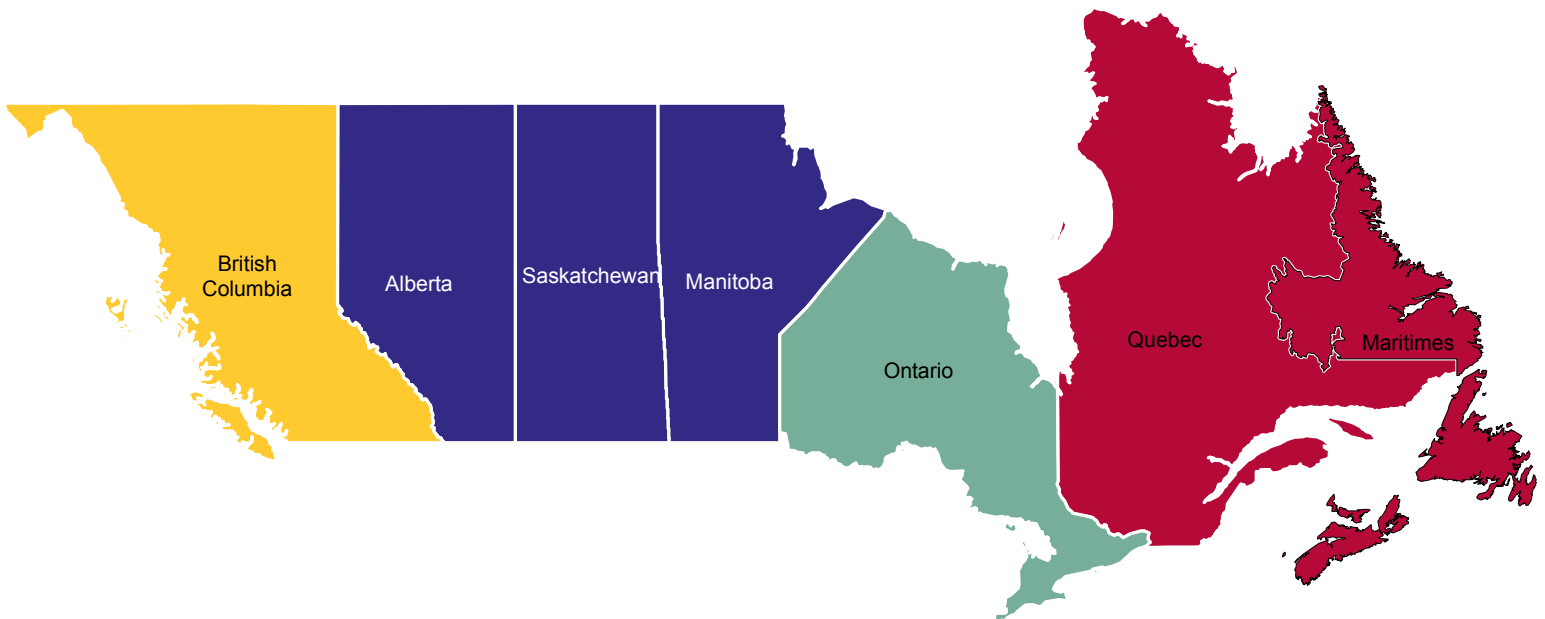

Manitowoc Finance Canadian Sales Organization

Program Contacts	VICE PRESIDENT, SALES	TELEPHONE	CELL PHONE	FAX	EMAIL	
	Mark Smye	905.465.4252	905.467.4401	877.500.5356	msmye@leasedirect.com	
	PROGRAM MANAGER - CANADA	Pieter Roffel	905.469.2178	905.466.4770	877.500.5356	proffel@leasedirect.com
	SALES SUPPORT	William Church	877.526.7964 x2517		877.500.5356	wchurch@leasedirect.com
	AMERICA'S INTERNATIONAL PROGRAM MANAGER	Matthew Jennings	610.386.5506	484.467.3695	866.287.1176	mjennings@leasedirect.com
	MANITOWOC FINANCE MANAGER	Jay Buechler	303.948.1760	303.807.2842	303.948.1797	jay.buechler@manitowoc.com

BRITISH COLUMBIA

Richard Vaughan-Thomas
T: 604.859.8115
C: 604.302.9163
E: rvaughanthomas@leasedirect.com

ONTARIO

Agost Lourenco
T: 905.639.6973
C: 905.466.5568
E: alourenco@leasedirect.com

QUEBEC & ATLANTIC

Louis-Phillippe Lemyre
T: 514.353.0215
C: 418.956.1048
E: lplemyre@leasedirect.com

ALBERTA/SASKATCHEWAN/ MANITOBA

Casey Hrabchuk
T: 403.532.8618
C: 403.700.9662
E: chrabchuk@leasedirect.com

Tel: 800.377.7262
Fax: 877.500.5356